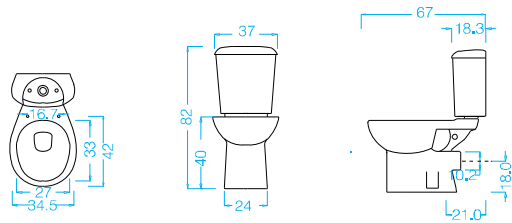

GRAVENA

BATHROOM SOLUTIONS WITH STYLE

Magic

55 cm lavatory with wall pedestal includes one pre-punched & two semi-punched faucet holes

55 cm lavatory with semi pedestal includes one pre-punched & two semi-punched faucet holes

Floor standing bidet . Includes one punched faucet hole

Floor Standing close coupled water closet available in "P" & "S" trap versions with or without integrated douche sprayer

Floor Standing water closet available in "P" & "S" trap versions