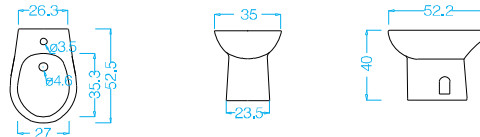

GRAVENA

BATHROOM SOLUTIONS WITH STYLE

Magic

55 cm lavatory with wall pedestal includes one pre-punched & two semi-punched faucet holes

55 cm lavatory with semi pedestal includes one pre-punched & two semi-punched faucet holes

Floor standing bidet . Includes one punched faucet hole

Floor Standing close coupled water closet available in "P" & "S" trap versions with or without integrated douche sprayer

Floor Standing water closet available in "P" & "S" trap versions