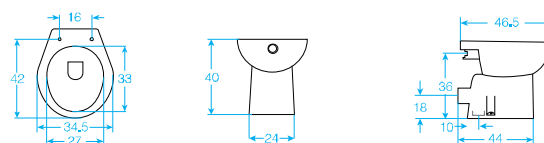

Floor Standing water closet available in "P" & "S" trap versions