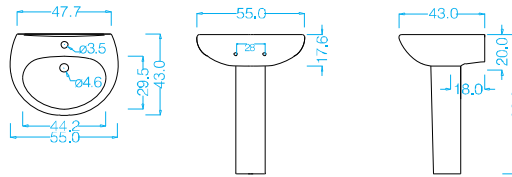

GRAVENA

BATHROOM SOLUTIONS WITH STYLE

Magic

55 cm lavatory with wall pedestal includes one pre-punched & two semi-punched faucet holes

55 cm lavatory with semi pedestal includes one pre-punched & two semi-punched faucet holes