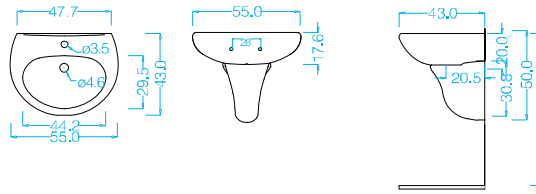

GRAVENA

BATHROOM SOLUTIONS WITH STYLE

Magic

55 cm lavatory with wall pedestal includes one pre-punched & two semi-punched faucet holes

55 cm lavatory with semi pedestal includes one pre-punched & two semi-punched faucet holes

Floor standing bidet . Includes one punched faucet hole

Floor Standing close coupled water closet available in "P" & "S" trap versions with or without integrated douche sprayer

Floor Standing water closet available in "P" & "S" trap versions